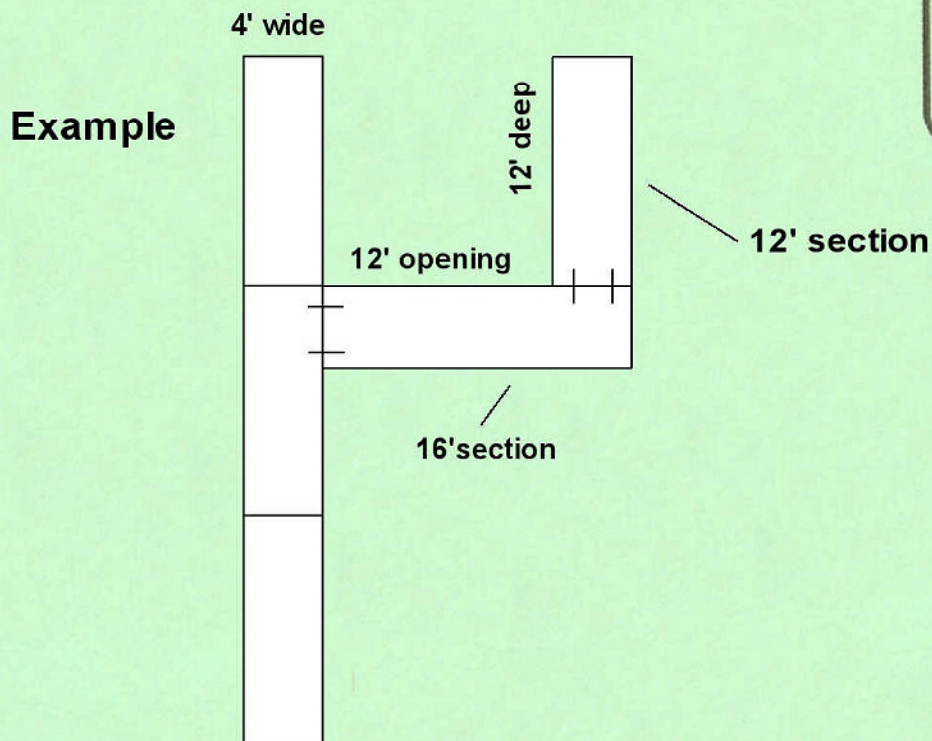

Add-On L's & Different Configurations

Single Wide (4')

Drawing Area

\$\$ Save \$\$
 Call For
 Factory Direct
 Pricing
 651-464-3902

Easy To Attach Anywhere

These & Many Other Configurations To Choose From: