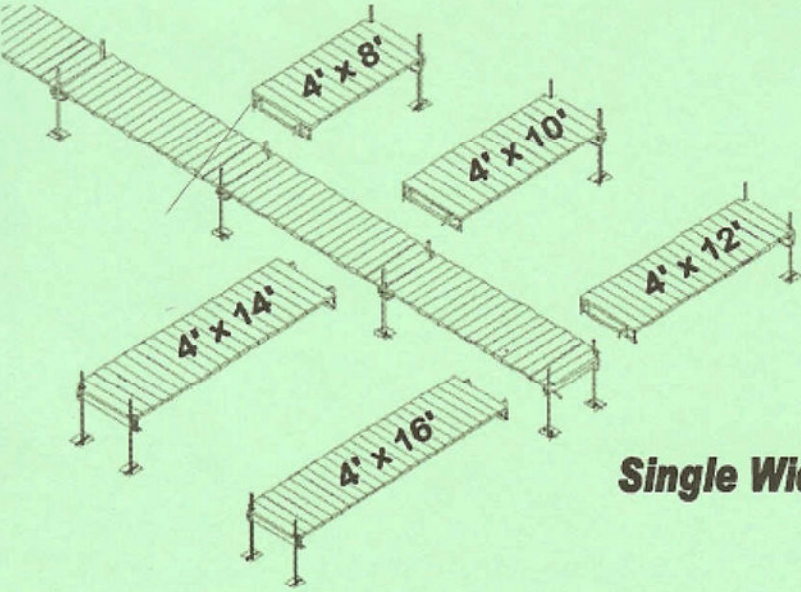

Add-On L's & Different Configurations

Single Wide (4')

Drawing Area

\$\$ Save \$\$
 Call For
 Factory Direct
 Pricing
 651-464-3902

Easy To Attach Anywhere

These & Many Other Configurations To Choose From: