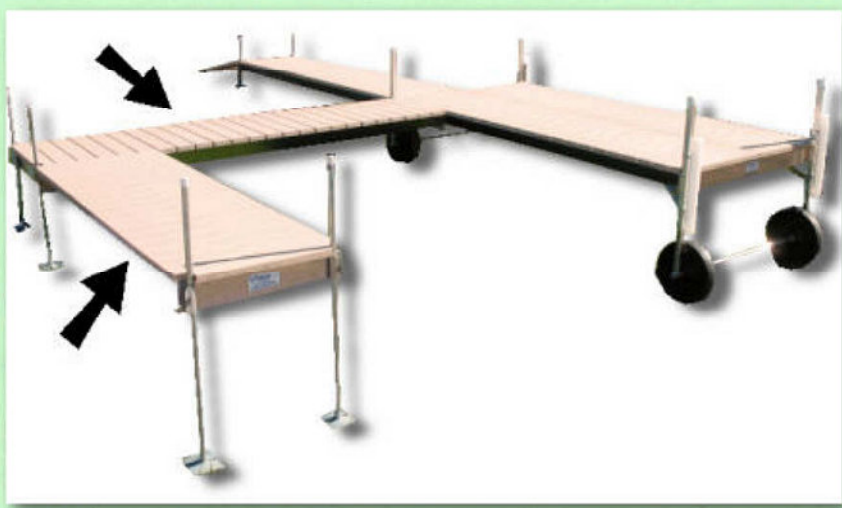

Add-On L's & Different Configurations

Single Wide (4')

Drawing Area

\$\$ Save \$\$
 Call For
 Factory Direct
 Pricing
 651-464-3902

Easy To Attach Anywhere

These & Many Other Configurations To Choose From: