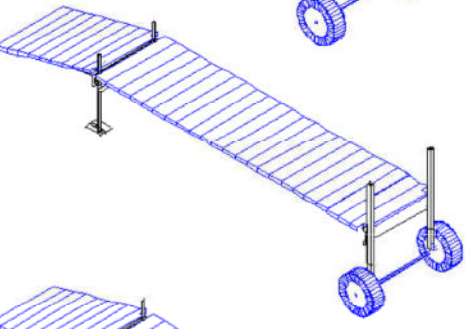

Name _____
E-Mail _____
Address _____

18' Long
4' x 6' Ramp
(1) 4' x 12' Section

Screw Type Wheel Assembly

22' Long
4' x 6' Ramp
(1) 4' x 16' Section

Screw Type Wheel Assembly

34' Long
4' x 6' Ramp
(1) 4' x 12' Section
(1) 4' x 16' Section

Screw Type Wheel Assembly

38' Long
4' x 6' Ramp
(2) 4' x 16' Section

Screw Type Wheel Assembly

50' Long
4' x 6' Ramp
(1) 4' x 12' Section
(2) 4' x 16' Section

Screw Type Wheel Assembly

54' Long
4' x 6' Ramp
(3) 4' x 16' Section

Screw Type Wheel Assembly

4' x 12' Section with a 4 x 6' Side Section
Screw Type Wheel Assembly

\$\$\$ Save \$\$\$
Call For
Factory Direct
Pricing
651-464-3902

Fill Out The Rest Below ...
End of dock) _____
Tan or Off-White
Right or Left
(Blocks are shown)

66' Long

**4' x 6' Ramp
(1) 4' x 12' Section
(3) 4' x 16' Section
Screw Type Wheel
Assembly**

70' Long

**4' x 6' Ramp
(4) 4' x 16' Section
Screw Type Wheel
Assembly**

80' Long

**4' x 6' Ramp
(1) 4' x 12' Section
(4) 4' x 16' Section
Screw Type Wheel
Assembly**