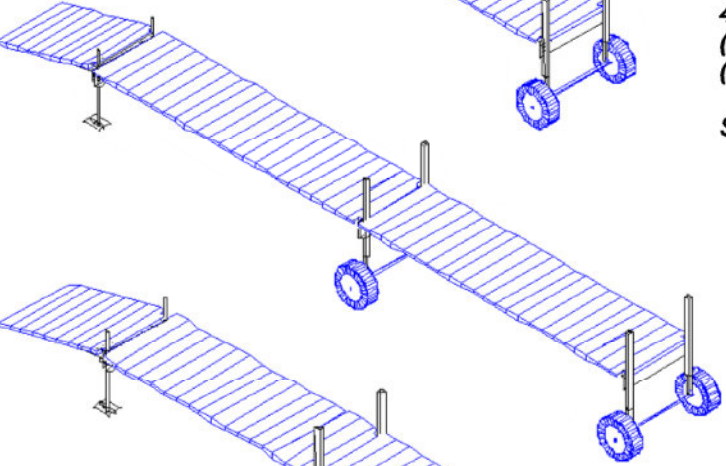

Name _____
E-Mail _____
Address _____

18' Long
4' x 6' Ramp
(1) 4' x 12' Section

Screw Type Wheel Assembly

22' Long
4' x 6' Ramp
(1) 4' x 16' Section

Screw Type Wheel Assembly

34' Long
4' x 6' Ramp
(1) 4' x 12' Section
(1) 4' x 16' Section

Screw Type Wheel Assembly

38' Long
4' x 6' Ramp
(2) 4' x 16' Section

Screw Type Wheel Assembly

50' Long
4' x 6' Ramp
(1) 4' x 12' Section
(2) 4' x 16' Section

Screw Type Wheel Assembly

54' Long
4' x 6' Ramp
(3) 4' x 16' Section

Screw Type Wheel Assembly

4' x 12' Section with a 4 x 6' Side Section
Screw Type Wheel Assembly

\$\$\$ Save \$\$\$
Call For
Factory Direct
Pricing
651-464-3902

Fill Out The Rest Below ...
End of dock) _____
Tan or Off-White
Right or Left
(Blocks are shown)

66' Long

**4' x 6' Ramp
(1) 4' x 12' Section
(3) 4' x 16' Section
Screw Type Wheel
Assembly**

70' Long

**4' x 6' Ramp
(4) 4' x 16' Section
Screw Type Wheel
Assembly**

80' Long

**4' x 6' Ramp
(1) 4' x 12' Section
(4) 4' x 16' Section
Screw Type Wheel
Assembly**