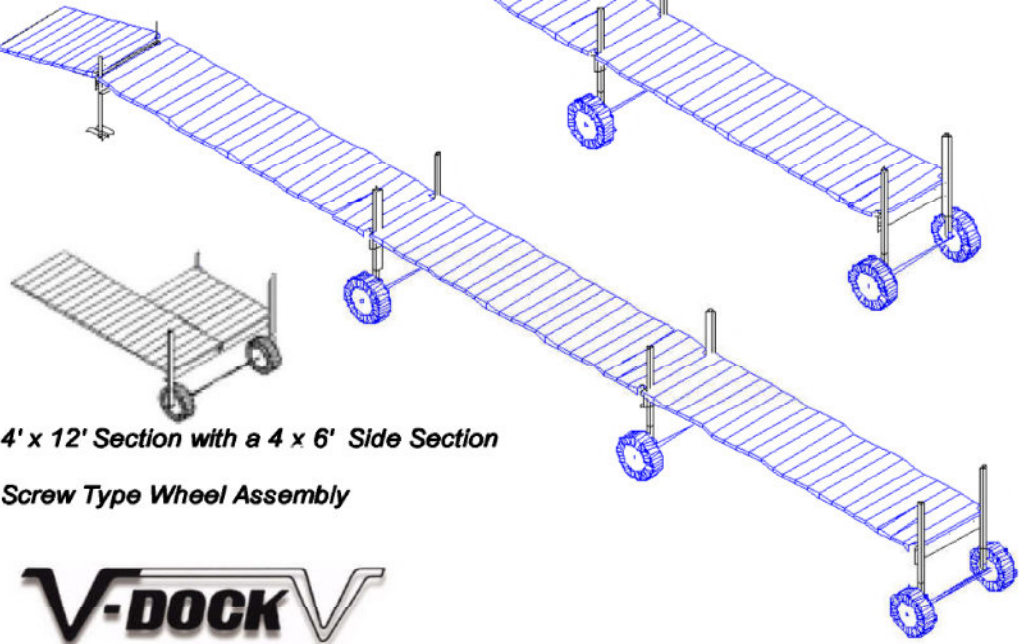

Name _____
E-Mail _____
Address _____

18' Long
4' x 6' Ramp
(1) 4' x 12' Section

Screw Type Wheel Assembly

22' Long
4' x 6' Ramp
(1) 4' x 16' Section

Screw Type Wheel Assembly

34' Long
4' x 6' Ramp
(1) 4' x 12' Section
(1) 4' x 16' Section

Screw Type Wheel Assembly

38' Long
4' x 6' Ramp
(2) 4' x 16' Section

Screw Type Wheel Assembly

50' Long
4' x 6' Ramp
(1) 4' x 12' Section
(2) 4' x 16' Section

Screw Type Wheel Assembly

54' Long
4' x 6' Ramp
(3) 4' x 16' Section

Screw Type Wheel Assembly

4' x 12' Section with a 4 x 6' Side Section
Screw Type Wheel Assembly

\$\$\$ Save \$\$\$
Call For
Factory Direct
Pricing
651-464-3902

Fill Out The Rest Below ...
End of dock) _____
Tan or Off-White
Right or Left
(Blocks are shown)

86' Long

**4' x 6' Ramp
(5) 4' x 16' Section
Screw Type Wheel
Assembly**

98' Long

**4' x 6' Ramp
(1) 4' x 12' Section
(5) 4' x 16' Section
Screw Type Wheel
Assembly**

102' Long

**4' x 6' Ramp
(6) 4' x 16' Section
Screw Type Wheel
Assembly**