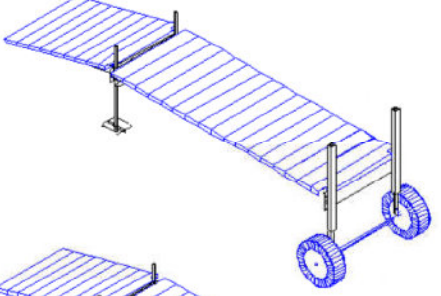

Name _____
E-Mail _____
Address _____

18' Long
4' x 6' Ramp
(1) 4' x 12' Section

Screw Type Wheel Assembly

22' Long
4' x 6' Ramp
(1) 4' x 16' Section

Screw Type Wheel Assembly

34' Long
4' x 6' Ramp
(1) 4' x 12' Section
(1) 4' x 16' Section

Screw Type Wheel Assembly

38' Long
4' x 6' Ramp
(2) 4' x 16' Section

Screw Type Wheel Assembly

50' Long
4' x 6' Ramp
(1) 4' x 12' Section
(2) 4' x 16' Section

Screw Type Wheel Assembly

54' Long
4' x 6' Ramp
(3) 4' x 16' Section

Screw Type Wheel Assembly

4' x 12' Section with a 4 x 6' Side Section
Screw Type Wheel Assembly

\$\$\$ Save \$\$\$
Call For
Factory Direct
Pricing
651-464-3902

Fill Out The Rest Below ...
End of dock) _____
Tan or Off-White
Right or Left
(Blocks are shown)

Post and Pads Included,
Loaded On A Free Use Of A Trailer,
All Assembled !

Straight Roll-Ins

More Lengths
On The Other Side

**Post and Pads Included,
Loaded On A Free Use Of A Trailer,
All Assembled !**

\$\$ Save \$\$
Call For
Factory Direct
Pricing
651-464-3902