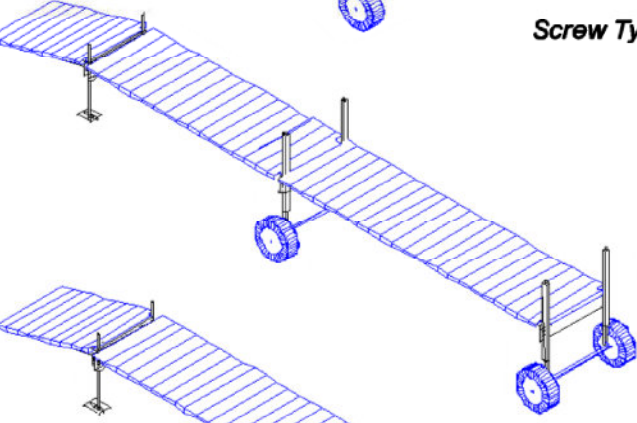

Name _____
E-Mail _____
Address _____

18' Long
4' x 6' Ramp
(1) 4' x 12' Section

Screw Type Wheel Assembly

22' Long
4' x 6' Ramp
(1) 4' x 16' Section

Screw Type Wheel Assembly

34' Long
4' x 6' Ramp
(1) 4' x 12' Section
(1) 4' x 16' Section

Screw Type Wheel Assembly

38' Long
4' x 6' Ramp
(2) 4' x 16' Section

Screw Type Wheel Assembly

50' Long
4' x 6' Ramp
(1) 4' x 12' Section
(2) 4' x 16' Section

Screw Type Wheel Assembly

54' Long
4' x 6' Ramp
(3) 4' x 16' Section

Screw Type Wheel Assembly

4' x 12' Section with a 4 x 6' Side Section
Screw Type Wheel Assembly

\$\$\$ Save \$\$\$
Call For
Factory Direct
Pricing
651-464-3902

Fill Out The Rest Below ...
End of dock) _____
Tan or Off-White
Right or Left
(Blocks are shown)

66' Long

**4' x 6' Ramp
(1) 4' x 12' Section
(3) 4' x 16' Section
Screw Type Wheel
Assembly**

70' Long

**4' x 6' Ramp
(4) 4' x 16' Section
Screw Type Wheel
Assembly**

80' Long

**4' x 6' Ramp
(1) 4' x 12' Section
(4) 4' x 16' Section
Screw Type Wheel
Assembly**