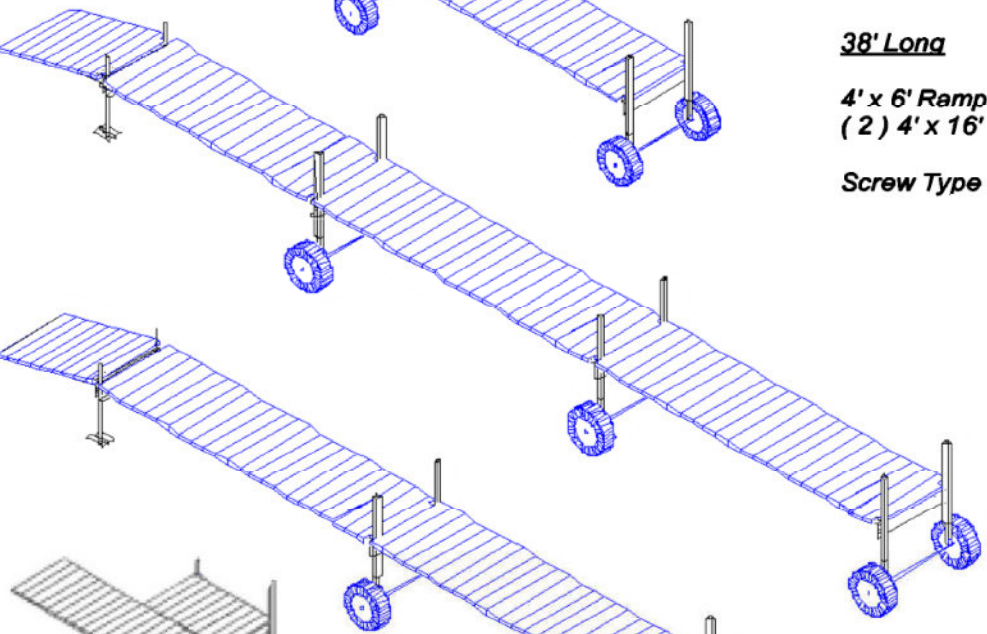

Name _____
E-Mail _____
Address _____

18' Long
4' x 6' Ramp
(1) 4' x 12' Section

Screw Type Wheel Assembly

22' Long
4' x 6' Ramp
(1) 4' x 16' Section

Screw Type Wheel Assembly

34' Long
4' x 6' Ramp
(1) 4' x 12' Section
(1) 4' x 16' Section

Screw Type Wheel Assembly

38' Long
4' x 6' Ramp
(2) 4' x 16' Section

Screw Type Wheel Assembly

50' Long
4' x 6' Ramp
(1) 4' x 12' Section
(2) 4' x 16' Section

Screw Type Wheel Assembly

54' Long
4' x 6' Ramp
(3) 4' x 16' Section

Screw Type Wheel Assembly

4' x 12' Section with a 4 x 6' Side Section
Screw Type Wheel Assembly

\$\$\$ Save \$\$\$
Call For
Factory Direct
Pricing
651-464-3902

Fill Out The Rest Below ...
End of dock) _____
Tan or Off-White
Right or Left
(Blocks are shown)

86' Long

**4' x 6' Ramp
(5) 4' x 16' Section
Screw Type Wheel
Assembly**

98' Long

**4' x 6' Ramp
(1) 4' x 12' Section
(5) 4' x 16' Section
Screw Type Wheel
Assembly**

102' Long

**4' x 6' Ramp
(6) 4' x 16' Section
Screw Type Wheel
Assembly**